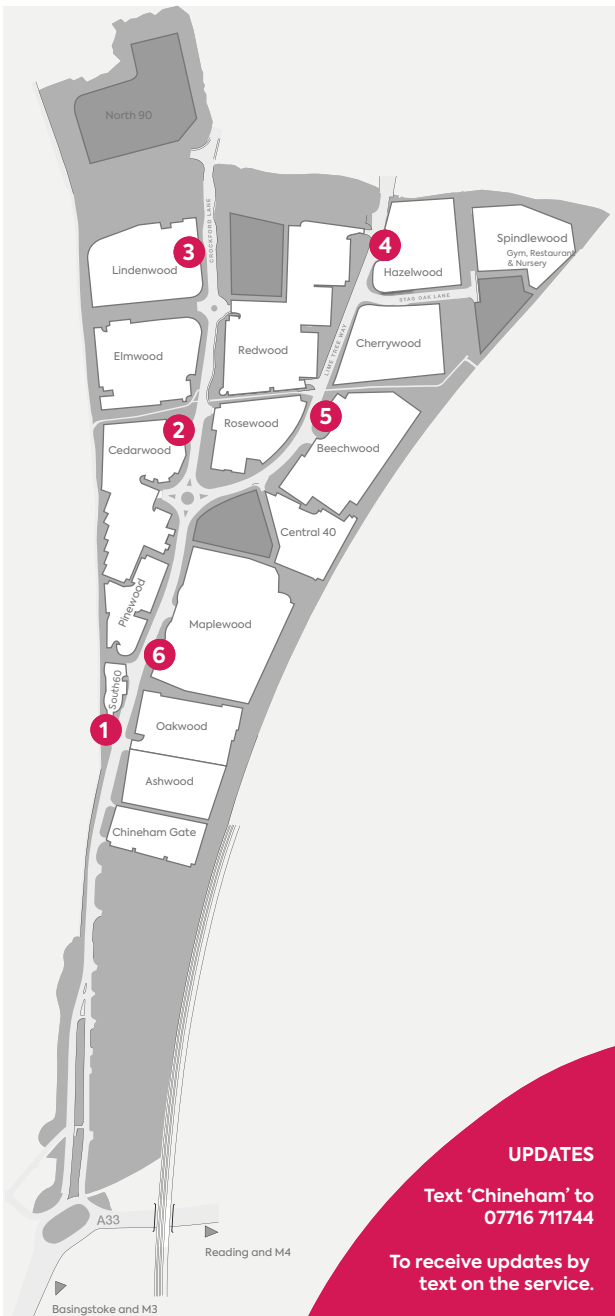

It's time to connect

COMPLIMENTARY COACH SERVICE

Chineham Park to Basingstoke Railway Station every 15 minutes at peak hours.

COACH PASS

To use the complimentary coach service you will require a pass. These are available either through your HR/Facilities Manager or at the Estate Office. If you are visiting a company on the Park, you will be required to sign and complete a 'visitor slip', which you can obtain from the bus driver.

COLLECTION POINTS

Chineham

There are 6 bus stops on Chineham Park which are shown on the map above.

Basingstoke

The bus stop is located next to The Malls entrance. Take the main exit out of the train station, follow the steps to the bottom, cross over the road and the bus stop is to the right hand side. It is marked with the Chineham logo and timetable.

Chineham Park, Stop 1	07:15	07:45	08:15	08:45	09:15	12:15	12:45	13:15	13:45	16:30	17:00	17:30	18:00
Chineham Park, Stop 2	07:15	07:45	08:15	08:45	09:15	12:15	12:45	13:15	13:45	16:30	17:00	17:30	18:00
Chineham Park, Stop 3	07:17	07:47	08:17	08:47	09:17	12:17	12:47	13:17	13:47	16:32	17:02	17:32	18:02
Chineham Park, Stop 4	07:19	07:49	08:19	08:49	09:19	12:19	12:49	13:19	13:49	16:34	17:04	17:34	18:04
Chineham Park, Stop 5	07:20	07:50	08:20	08:50	09:20	12:20	12:50	13:20	13:50	16:35	17:05	17:35	18:05
Chineham Park, Stop 6	07:21	07:51	08:21	08:51	09:21	12:21	12:51	13:21	13:51	16:36	17:06	17:36	18:06
Basingstoke Station	07:30	08:00	08:30	09:00	09:30	12:30	13:00	13:30	14:00	16:45	17:15	17:45	18:15

C10 Basingstoke Station - Chineham Park

Basingstoke Station	07:30	08:00	08:35	09:00	09:30	12:30	13:00	13:30	14:00	16:45	17:15	17:45	18:15
Chineham Park, Stop 1	07:45	08:15	08:45	09:15	09:45	12:45	13:15	13:45	14:15	17:00	17:30	18:00	18:30